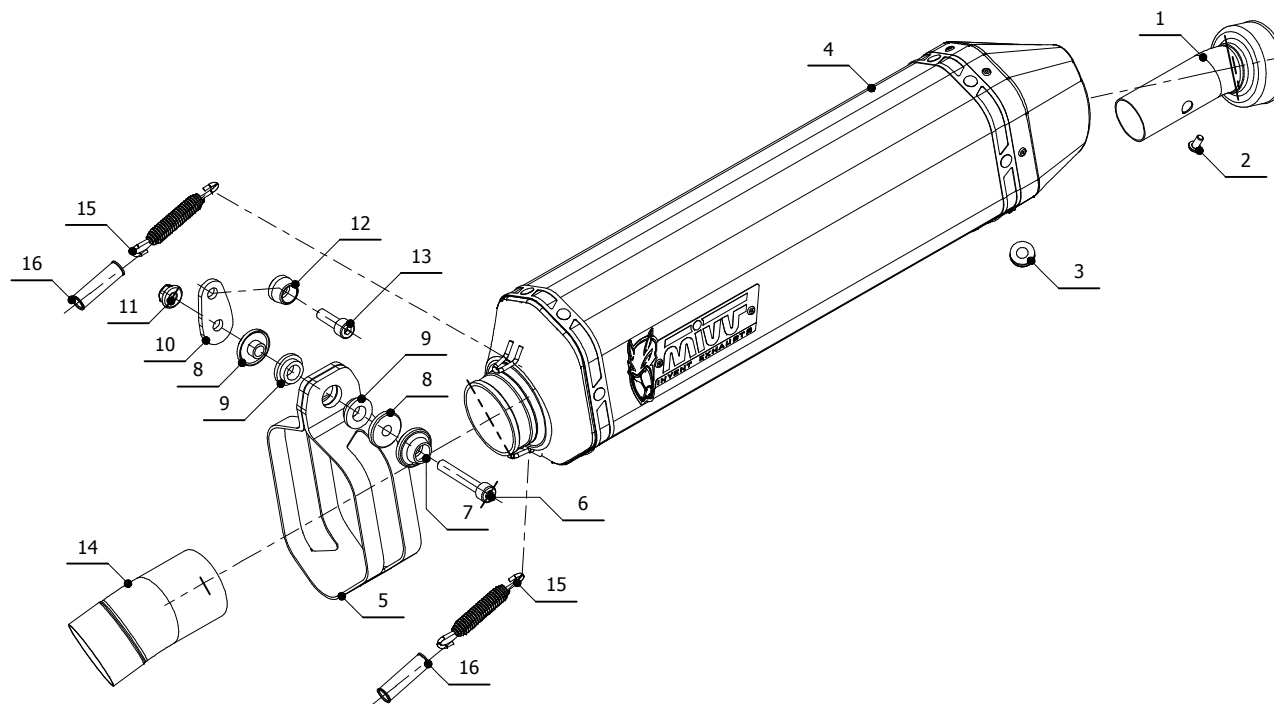

MODEL BMW F 700 GS

YEAR 2012 -->

LINE SPORT

MUFFLER SPEED EDGE

SCHEMATIC

ELENCO PARTI / PARTS LIST

#	QTÀ / QTY	DESCRIZIONE / DESCRIPTION	CODICE / CODE
1	1	DB killer / DB killer	50.DK.068.0
2	1	Vite M5 x 8 / Screw M5 x 8	50.73.459.1
3	1	Tappo in gomma / Rubber stopper	50.73.266.1
4	1	Silenziatore / Muffler	SPEED EDGE 400
5	1	Staffa in carbonio / Carbon fiber bracket	50.SS.814.1
6	1	Vite M8x50 / Screw M8x50	50.73.074.1
7	1	Rondella in alluminio nera / Black aluminium washer	50.73.221.1
8	2	Boccola / Bush	50.73.381.1
9	2	Silentblock / Silentblock	50.73.380.1
10	1	Staffa / Bracket	50.SS.875.0
11	1	Dado M8 flangiato / Flanged nut M8	50.73.393.1
12	1	Rondella in alluminio / Aluminium washer	50.73.248.1
13	1	Vite M8x25 / Screw M8x25	50.73.064.1
14	1	Tubo di raccordo / Link pipe	9673B007S2
15	2	Molla lunga / Long spring	50.71.080.1
16	2	Tubo in gomma per molla / Rubber pipe for spring	50.73.210.1

APPLICAZIONI / APPLICATIONS

CODICE / CODE	TUBO / PIPE	SILENZIATORE / MUFFLER	FASCETTA / CLAMP	CODICE OMOL. / HOMOL. CODE
B.014.LRX	INOX / ST. STEEL	INOX (COPPE CARBONIO) / ST. STEEL (CARBON CAPS)	CARBONIO / CARBON FIBER	ME008 e9 1176
B.014.LRB	INOX / ST. STEEL	STEEL BLACK	CARBONIO / CARBON FIBER	ME008 e9 1176