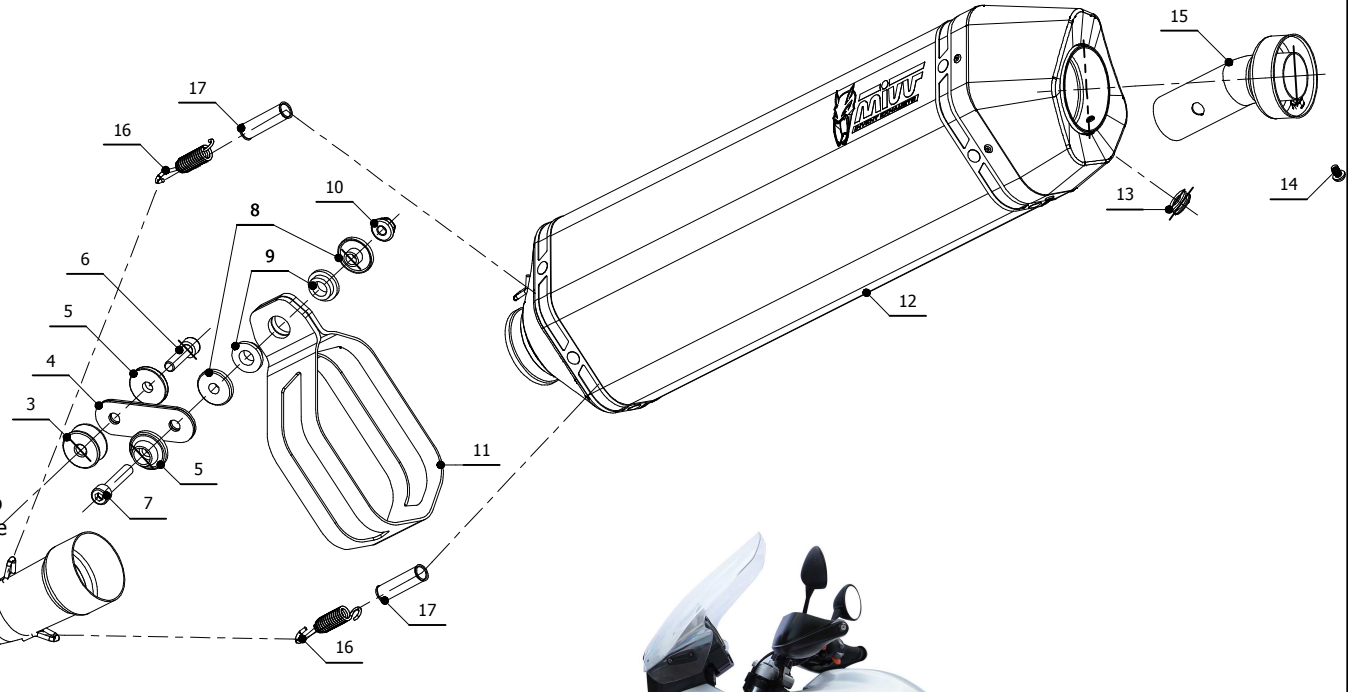

MODEL BMW R 1150 GS

YEAR 1999-2003

LINE SPORT

MUFFLER SPEED EDGE

SCHEMATIC

ELENCO PARTI / PARTS LIST

#	QTÀ / QTY	DESCRIZIONE / DESCRIPTION	CODICE / CODE
1	1	Fascetta Ø 44/47 mm / Pipe clamp Ø 44/47 mm	50.FA.006.1
2	1	Tubo di raccordo / Link pipe	9773B015SHX
3	1	Distanziale in alluminio / Aluminium spacer	50.SS.454.1
4	1	Staffa / Bracket	50.SS.643.0
5	2	Rondella in alluminio nera / Black aluminium washer	50.73.221.1
6	1	Vite M8x30 / Screw M8x30	50.73.219.1
7	1	Vite M8x40 / Screw M8x40	50.73.075.1
8	2	Boccola / Bush	50.73.381.1
9	2	Silentblock / Silentblock	50.73.380.1
10	1	Dado 8 MA flangiato / Flanged nut 8 MA	50.73.393.1
11	1	Staffa in carbonio / Carbon fiber bracket	50.SS.663.1
12	1	Silenziatore / Muffler	9773SEIX00014
13	1	Tappo in gomma / Rubber stopper	50.73.266.1
14	1	Vite M5 x 8 / Screw M5 x 8	50.73.459.1
15	1	DB killer / DB killer	50.DK.068.0
16	2	Molla corta / Short Spring	50.73.123.1
17	2	Gommino per molla / Rubber for spring	50.73.210.1

Fissare al telaio
Fix to the frame

**OPTIONAL PARTS
B.015.C1 - NO KAT PIPE**

APPLICAZIONI / APPLICATIONS

CODICE / CODE	TUBO / PIPE	SILENZIATORE / MUFFLER	FASCETTA / CLAMP	CODICE OMOL. / HOMOL. CODE
B.015.LHX	INOX / ST. STEEL	INOX (COPPE CARBONIO) / ST. STEEL (CARBON CAPS)	CARBONIO / CARBON FIBER	ME008 e9 1176