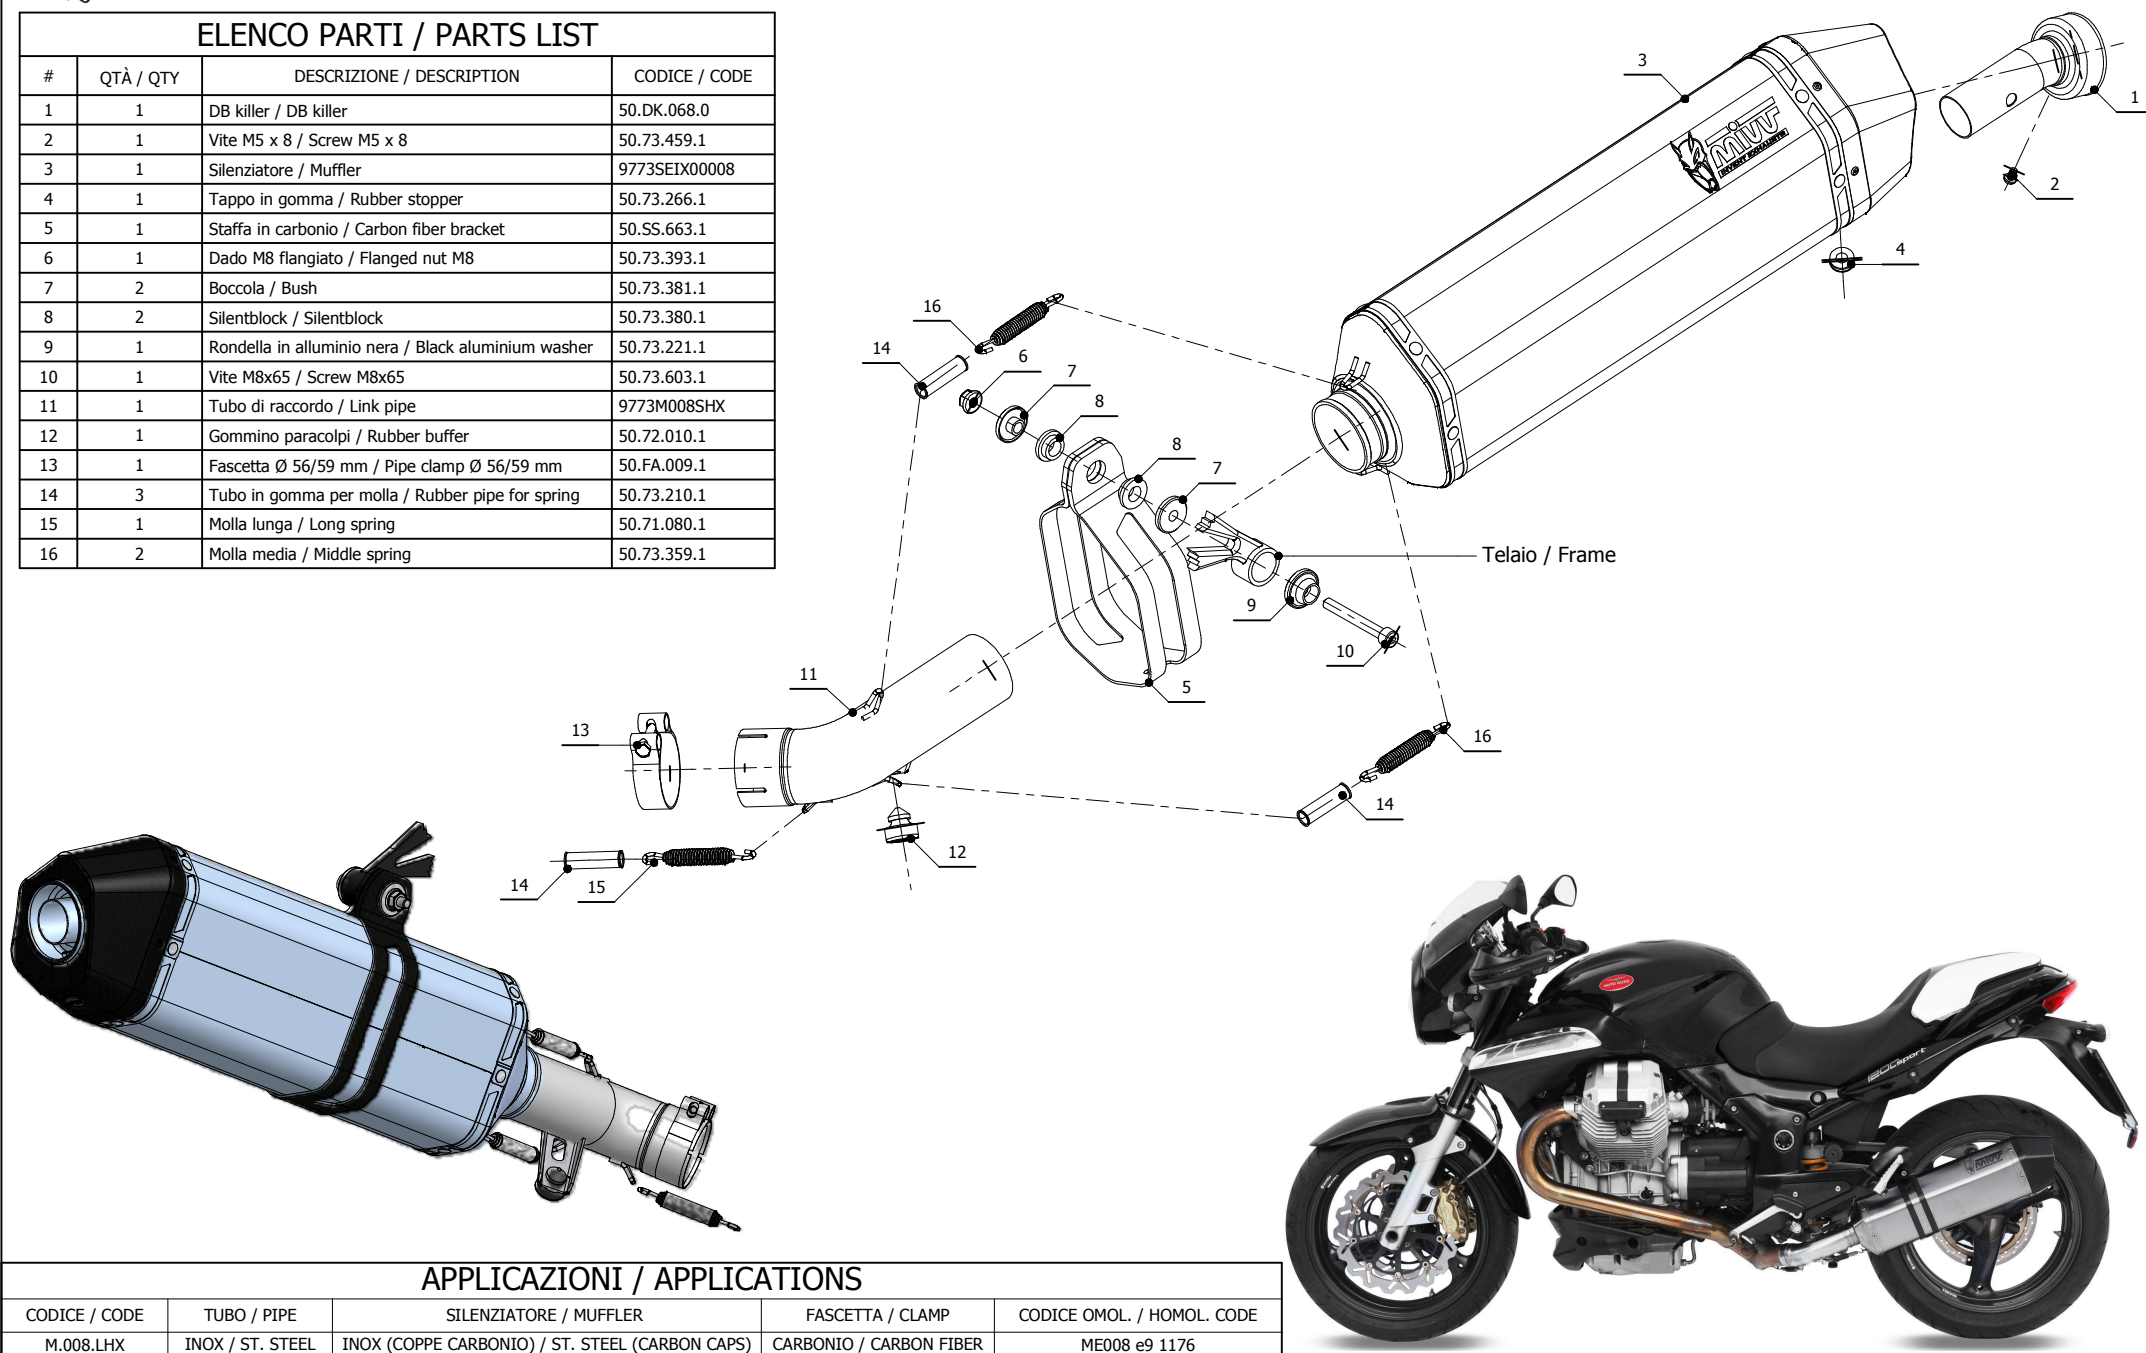

MODEL MOTO GUZZI BREVA 1200

YEAR 2007-->

LINE SPORT

MUFFLER SPEED EDGE

SCHEMATIC

ELENCO PARTI / PARTS LIST

#	QTÀ / QTY	DESCRIZIONE / DESCRIPTION	CODICE / CODE
1	1	DB killer / DB killer	50.DK.068.0
2	1	Vite M5 x 8 / Screw M5 x 8	50.73.459.1
3	1	Silenziatore / Muffler	9773SEIX00008
4	1	Tappo in gomma / Rubber stopper	50.73.266.1
5	1	Staffa in carbonio / Carbon fiber bracket	50.SS.663.1
6	1	Dado M8 flangiato / Flanged nut M8	50.73.393.1
7	2	Boccola / Bush	50.73.381.1
8	2	Silentblock / Silentblock	50.73.380.1
9	1	Rondella in alluminio nera / Black aluminium washer	50.73.221.1
10	1	Vite M8x65 / Screw M8x65	50.73.603.1
11	1	Tubo di raccordo / Link pipe	9773M008SHX
12	1	Gommino paracolpi / Rubber buffer	50.72.010.1
13	1	Fascetta Ø 56/59 mm / Pipe clamp Ø 56/59 mm	50.FA.009.1
14	3	Tubo in gomma per molla / Rubber pipe for spring	50.73.210.1
15	1	Molla lunga / Long spring	50.71.080.1
16	2	Molla media / Middle spring	50.73.359.1

APPLICAZIONI / APPLICATIONS

CODICE / CODE	TUBO / PIPE	SILENZIATORE / MUFFLER	FASCETTA / CLAMP	CODICE OMOL. / HOMOL. CODE
M.008.LHX	INOX / ST. STEEL	INOX (COPPE CARBONIO) / ST. STEEL (CARBON CAPS)	CARBONIO / CARBON FIBER	ME008 e9 1176