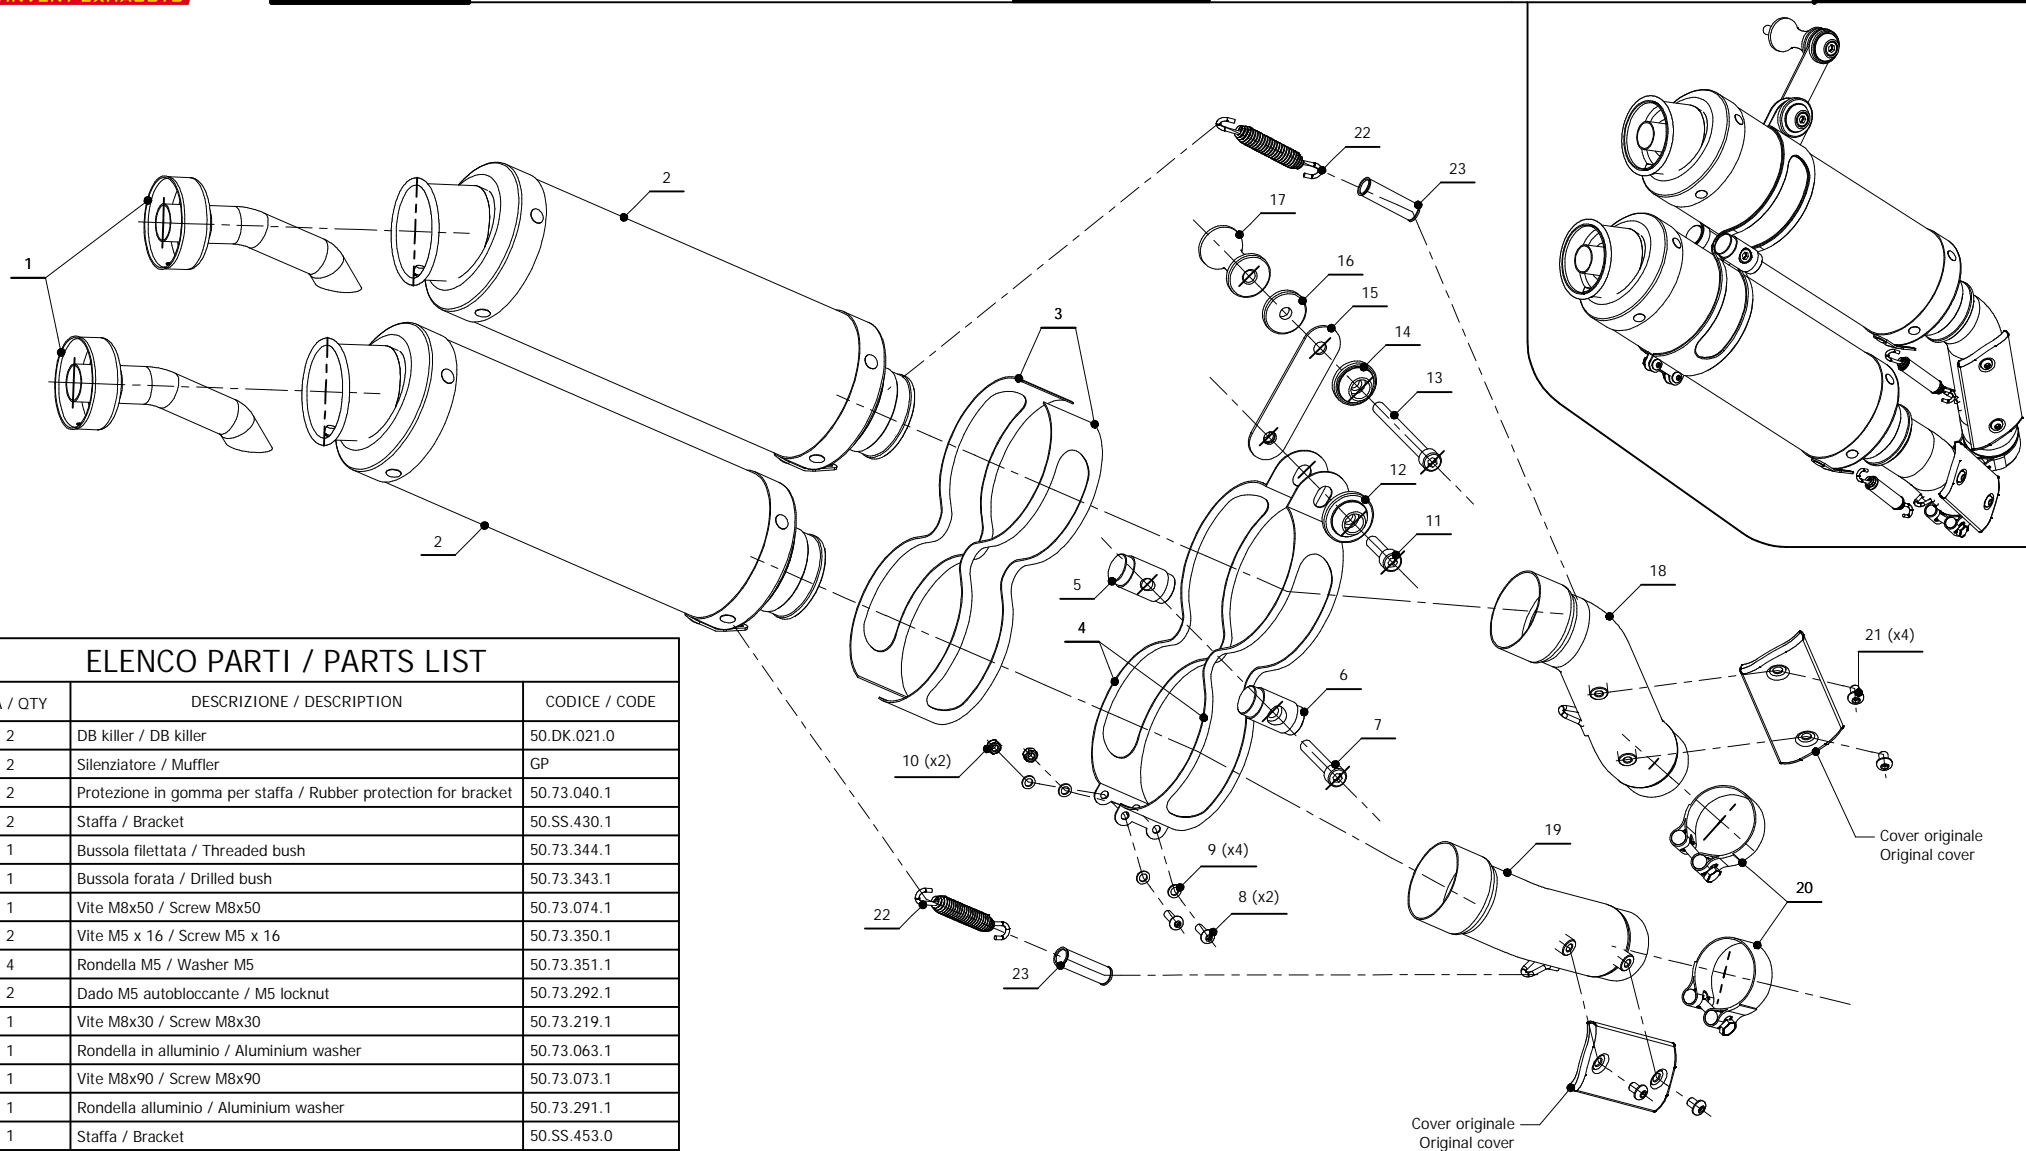

MODEL DUCATI MONSTER S4Rs

YEAR 2006-->

LINE SPORT

MUFFLER GP

SCHEMATIC

ELENCO PARTI / PARTS LIST

#	QTA / QTY	DESCRIZIONE / DESCRIPTION	CODICE / CODE
1	2	DB killer / DB killer	50.DK.021.0
2	2	Silenziatore / Muffler	GP
3	2	Protezione in gomma per staffa / Rubber protection for bracket	50.73.040.1
4	2	Staffa / Bracket	50.SS.430.1
5	1	Bussola filettata / Threaded bush	50.73.344.1
6	1	Bussola forata / Drilled bush	50.73.343.1
7	1	Vite M8x50 / Screw M8x50	50.73.074.1
8	2	Vite M5 x 16 / Screw M5 x 16	50.73.350.1
9	4	Rondella M5 / Washer M5	50.73.351.1
10	2	Dado M5 autobloccante / M5 locknut	50.73.292.1
11	1	Vite M8x30 / Screw M8x30	50.73.219.1
12	1	Rondella in alluminio / Aluminium washer	50.73.063.1
13	1	Vite M8x90 / Screw M8x90	50.73.073.1
14	1	Rondella alluminio / Aluminium washer	50.73.291.1
15	1	Staffa / Bracket	50.SS.453.0
16	1	Distanziale in alluminio / Aluminium spacer	50.73.124.1
17	1	Distanziale in alluminio / Aluminium spacer	50.SS.095.1
18	1	Tubo di raccordo superiore / Upper link pipe	9773D020S2S
19	1	Tubo di raccordo inferiore / Lower link pipe	9773D020S2I
20	2	Fascetta Ø 48/51 mm / Pipe clamp Ø 48/51 mm	50.FA.007.1
21	4	Vite M6 x 8 / Screw M6 x 8	50.72.026.1
22	2	Molla / Spring	50.73.359.1
23	2	Tubo in gomma per molla / Rubber pipe for spring	50.73.210.1

APPLICAZIONI / APPLICATIONS

CODICE / CODE	TUBO / PIPE	SILENZIATORE / MUFFLER	FASCETTA / CLAMP	CODICE OMOL. / HOMOL. CODE
D.020.L2S	INOX / ST. STEEL	CARBONIO / CARBON FIBER	INOX / ST. STEEL	ME042 e9 1312
D.020.L6S	INOX / ST. STEEL	TITANIO / TITANIUM	INOX / ST. STEEL	ME042 e9 1312