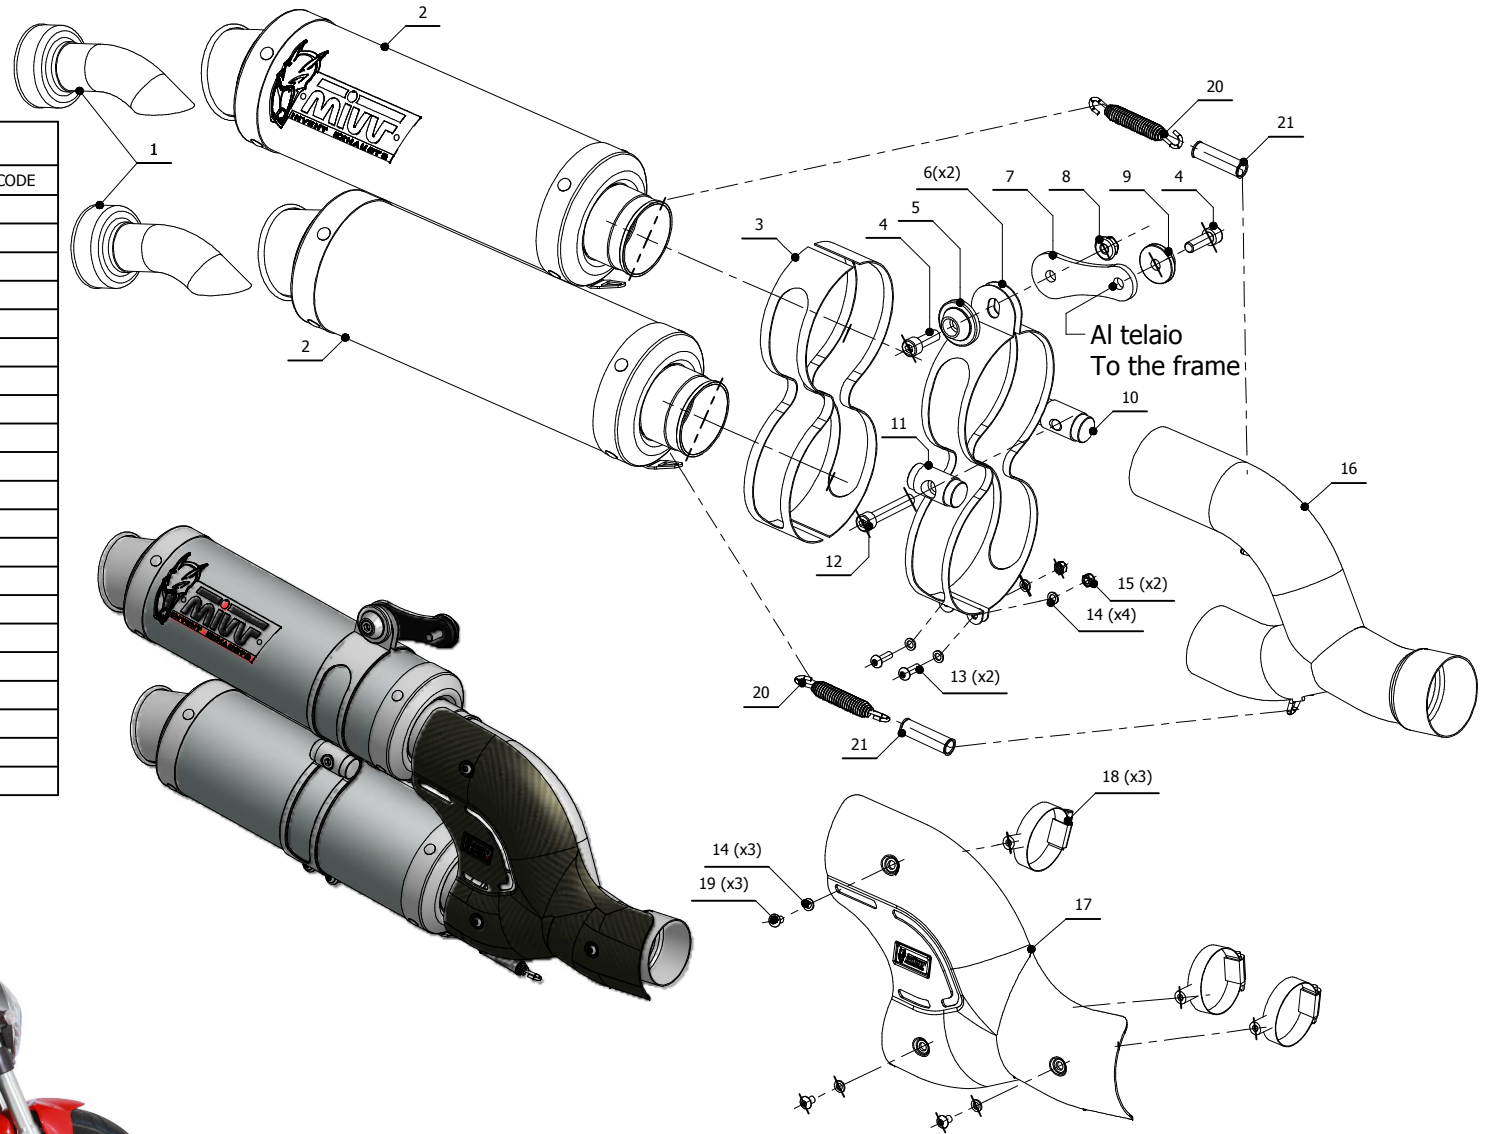

MODEL DUCATI MONSTER 1200

YEAR 2014 -->

LINE SPORT

MUFFLER GP

SCHEMATIC

ELENCO PARTI / PARTS LIST

#	QTÀ / QTY	DESCRIZIONE / DESCRIPTION	CODICE / CODE
1	2	DB killer / DB killer	50.DK.020.0
2	2	Silenziatore / Muffler	GP
3	2	Protezione in gomma / Rubber protection	50.73.040.1
4	2	Vite M8x25 / Screw M8x25	50.73.064.1
5	1	Rondella in alluminio / Aluminium washer	50.73.063.1
6	2	Staffa / Bracket	50.SS.430.1
7	1	Staffa / Bracket	50.SS.718.0
8	1	Dado M8 flangiato / Flanged nut M8	50.73.393.1
9	1	Rondella in alluminio nera / Black aluminium washer	50.73.221.1
10	1	Bussola filettata / Threaded bush	50.73.344.1
11	1	Bussola forata / Drilled bush	50.73.343.1
12	1	Vite M8x50 / Screw M8x50	50.73.074.1
13	2	Vite M5 x 16 / Screw M5 x 16	50.73.350.1
14	7	Rondella M5 / Washer M5	50.73.351.1
15	2	Dado M5 / M5 nut	50.73.267.1
16	1	Tubo di raccordo / Link pipe	9773D031S2
17	1	Cover in carbonio / Carbon cover	50.CR.024.1
18	3	Fascetta con bussola / Pipe clamp with bush	50.73.768.0
19	3	Vite M5 x 8 / Screw M5 x 8	50.73.233.1
20	2	Molla media / Middle spring	50.73.359.1
21	2	Gommino per molla / Rubber for spring	50.73.210.1

APPLICAZIONI / APPLICATIONS

CODICE / CODE	TUBO / PIPE	SILENZIATORE / MUFFLER	FASCETTA / CLAMP	CODICE OMOL. / HOMOL. CODE
D.031.L2S	INOX / ST. STEEL	CARBONIO / CARBON FIBER	INOX / ST. STEEL	ME035 e9 1289
D.031.L6S	INOX / ST. STEEL	TITANIO / TITANIUM	INOX / ST. STEEL	ME035 e9 1289
D.031.LXB	INOX / ST. STEEL	STEEL BLACK	INOX / ST. STEEL	ME035 e9 1289