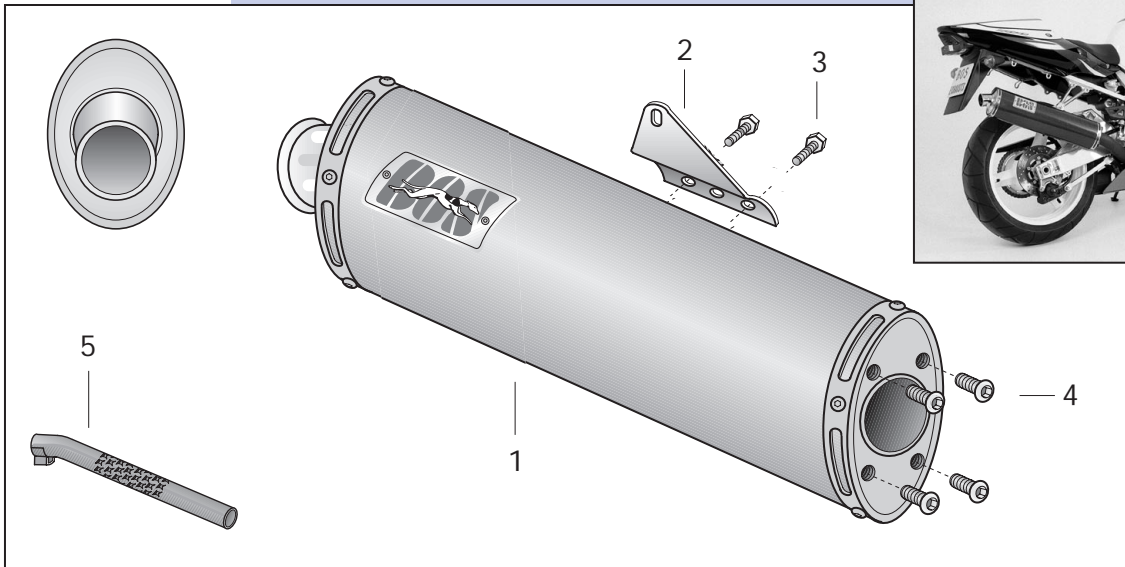

## SCREW-ON OVAL

Motorcode  
JS1BD

### PARTS

Pos	Qty	Description	Aluminium	Carbon	Titanium
1	1	Muffler sport	299254	299252	299256
	1	Muffler appr.	299255	299253	299257
2	1	Mounting bracket	227125	←	←
3	2	Bolt M6X20	408032	←	←
4	4	Bolt M8X25	408005	←	←
5	1	dB eater (sport)	241001	←	←

### ORDER NUMBER

0010575A - Alu sport  
0010575C - Carbon sport  
0010575T - Titanium sport

0010575B - Alu approved  
0010575D - Carbon approved  
0010575U - Titanium approved

RB10575 - Racing bracket

Weight original; 3,8 kg, Bos; 2,2 kg  
Noiselevel at 6250 rpm of orig.; 93,5 db(a), Bos; 94,5 db(a)

### TIPS

Also available aluminium racing brackets for mounting without passenger-footpegs. No adjustments necessary improves sound and performance.