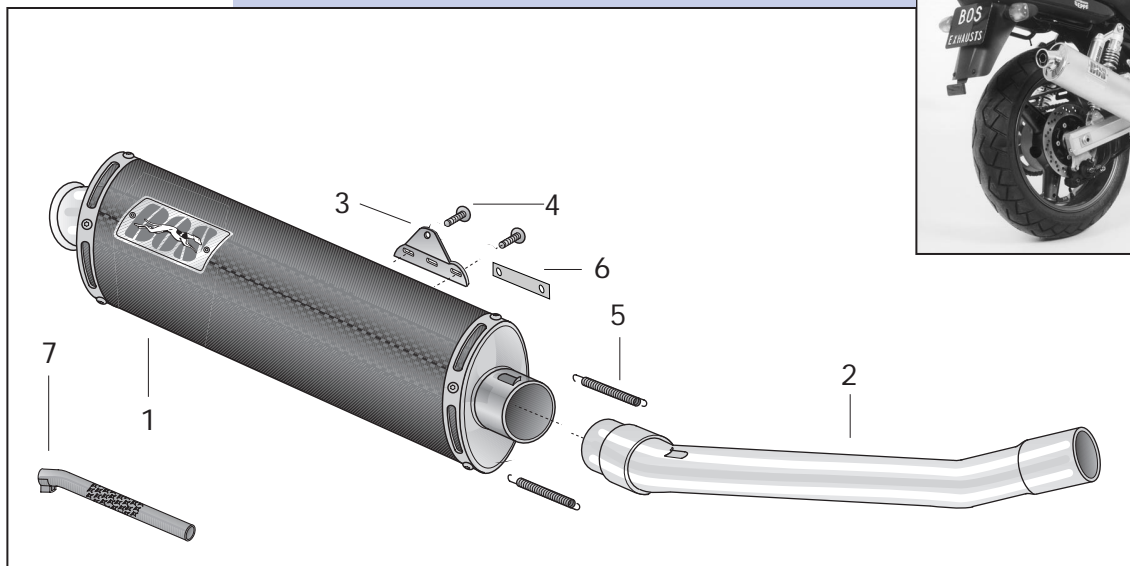

### SLIP-ON OVAL

Motorcode

#### PARTS

Pos	Qty	Description	Aluminium	Carbon	Titanium
1	1	Muffler sport	299145	299147	299146
	1	Muffler appr.	299082	299083	299084
2	1	Adapter	298041	←	←
3	1	Mounting bracket	227060	←	←
4	2	Bolt M6X20	408052	←	←
5	2	Springs	405001	←	←
6	1	Locking tab	283001	←	←
7	1	dB eater	241001	←	←
8	1	Stand stop	287001	←	←
9	1	Stand stop rubber	413001	←	←
10	1	Bolt M8X16	408001	←	←
	1	Washer M8	408003	←	←
	1	Spring washer	408037	←	←

#### ORDER NUMBER

1310579A - Alu sport

1310579C - Carbon sport

1310579T - Titanium sport

1310579B - Alu approved

1310579D - Carbon approved

1310579U - Titanium approved