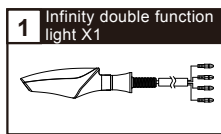

- Thank you for purchasing the KOSO Infinity Double function Light. Before installing, please read the instruction carefully and keep it for future reference.

⚠ ATTENTION!

- For installation, please follow the steps described in manual. Any damage caused by wrong installation shall be imputed to the users.
- Do not disassemble or change any parts excluding the manual description.
- The interior examination or maintenance should be executed by our professionals.

© MARK MEANING:

NOTE You could get the installation details from the information behind the mark.

1 Accessories