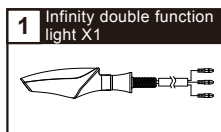

- Thank you for purchasing the KOSO Infinity Double function Light. Before installing, please read the instruction carefully and keep it for future reference.

⚠ ATTENTION!

- For installation, please follow the steps described in manual. Any damage caused by wrong installation shall be imputed to the users.
- Do not disassemble or change any parts excluding the manual description.
- The interior examination or maintenance should be executed by our professionals.

© MARK MEANING:

NOTE You could get the installation details from the information behind the mark.

1 Accessories